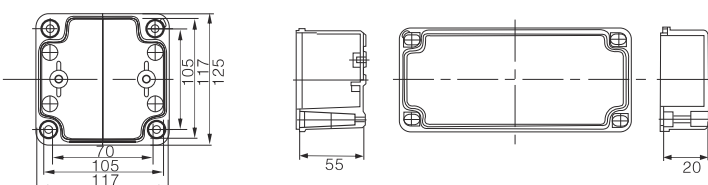

Dimension(Allowable error: ± 1mm)

BODY

COVER

DSAG-082508

Width × Height × Depth: 80 × 250 × 85(mm)

Dimension(Allowable error: ± 1mm)

BODY

COVER

DSAG-101005

Width × Height × Depth: 100 × 100 × 50(mm)

Dimension(Allowable error: ± 1mm)

BODY

COVER

DSAG-101007

Width × Height × Depth: 100 × 100 × 75(mm)

Dimension(Allowable error: ± 1mm)

BODY

COVER

DSAG-121207

Width × Height × Depth: 125 × 125 × 75(mm)

# Switch Box(Screw Open-Close Type)

CE RoHS IP66 IK08

Product size

Dimension(Allowable error: ± 1mm)

BODY

COVER

DSAG-121210

Width × Height × Depth: 125 × 125 × 100(mm)