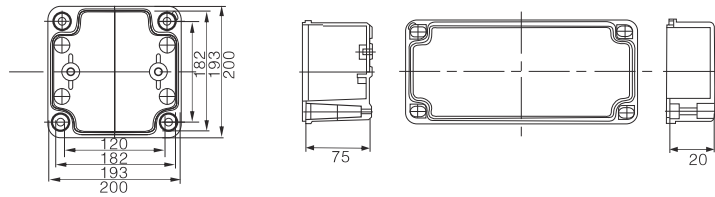

DSAG-152010

Width × Height × Depth: 150 × 250 × 100(mm)

Dimension(Allowable error: ± 1mm)

BODY

COVER

DSAG-152513

Width × Height × Depth: 150 × 250 × 130(mm)

Dimension(Allowable error: ± 1mm)

BODY

COVER

DSAG-171710

Width × Height × Depth: 175 × 175 × 100(mm)

# Switch Box(Screw Open-Close Type)

CE RoHS IP66 IK08

Product size

Dimension(Allowable error: ± 1mm)

BODY

COVER

DSAG-202009

Width × Height × Depth: 200 × 200 × 95(mm)

Dimension(Allowable error: ± 1mm)

BODY

COVER

DSAG-202013

Width × Height × Depth: 200 × 200 × 130(mm)

Dimension(Allowable error: ± 1mm)

BODY

COVER