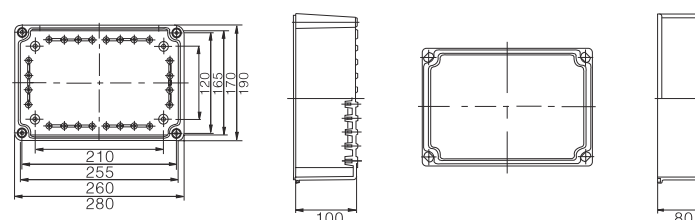

DSAG-081108

Width × Height × Depth: 80 × 110 × 85(mm)

# Switch Box(Screw Open-Close Type)

CE RoHS IP66 IK08

Product size

Dimension(Allowable error: ± 1mm)

BODY

COVER

DSAG-202009

Width × Height × Depth: 200 × 200 × 95(mm)

Dimension(Allowable error: ± 1mm)

BODY

COVER

DSAG-202013

Width × Height × Depth: 200 × 200 × 130(mm)

Dimension(Allowable error: ± 1mm)

BODY

COVER

DSAG-281913

Width × Height × Depth: 280 × 190 × 130(mm)

Dimension(Allowable error: ± 1mm)

BODY

COVER

DSAG-281918

Width × Height × Depth: 280 × 190 × 180(mm)

Dimension(Allowable error: ± 1mm)