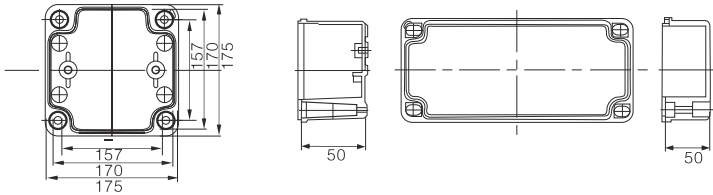

# Switch Box(Screw Open-Close Type)

CE RoHS IP66 IK08 Product size

Dimension(Allowable error: ± 1mm)

DSAG-050605

Width × Height × Depth: 50 × 65 × 55(mm)

Dimension(Allowable error: ± 1mm)

DSAG-060905

Width × Height × Depth: 65 × 95 × 55(mm)

Dimension(Allowable error: ± 1mm)

BODY

COVER

DSAG-152013

Width × Height × Depth: 150 × 200 × 130(mm)

Dimension(Allowable error: ± 1mm)

BODY

COVER

DSAG-152010

Width × Height × Depth: 150 × 250 × 100(mm)

Dimension(Allowable error: ± 1mm)

BODY

COVER

DSAG-152513

Width × Height × Depth: 150 × 250 × 130(mm)

Dimension(Allowable error: ± 1mm)

# Switch Box(Screw Open-Close Type)

CE RoHS IP66 IK08

Product size

Dimension(Allowable error: ± 1mm)

BODY

COVER

DSAG-202009

Width × Height × Depth: 200 × 200 × 95(mm)