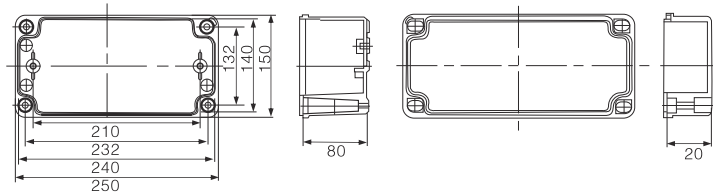

# Switch Box(Screw Open-Close Type)

CE RoHS IP66 IK08 Product size

Dimension(Allowable error: ± 1mm)

DSAG-050605

Width × Height × Depth: 50 × 65 × 55(mm)

Dimension(Allowable error: ± 1mm)

DSAG-060905

Width × Height × Depth: 65 × 95 × 55(mm)

# Switch Box(Screw Open-Close Type)

CE RoHS IP66 IK08

Product size

Dimension(Allowable error: ± 1mm)

BODY

COVER

DSAG-152010

Width × Height × Depth: 150 × 200 × 100(mm)

Dimension(Allowable error: ± 1mm)

BODY

COVER

DSAG-152013

Width × Height × Depth: 150 × 200 × 130(mm)

Dimension(Allowable error: ± 1mm)

BODY

COVER

DSAG-152010

Width × Height × Depth: 150 × 250 × 100(mm)

Dimension(Allowable error: ± 1mm)

BODY

COVER

DSAG-152513

Width × Height × Depth: 150 × 250 × 130(mm)

Dimension(Allowable error: ± 1mm)