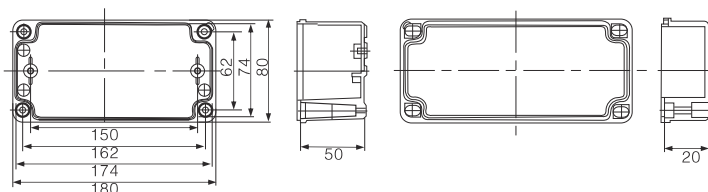

# Switch Box(Screw Open-Close Type)

CE RoHS IP66 IK08

Product size

Dimension(Allowable error: ± 1mm)

BODY

COVER

DSAG-081307

Width × Height × Depth: 80 × 130 × 70(mm)

Dimension(Allowable error: ± 1mm)

BODY

COVER

DSAG-081308

Width × Height × Depth: 80 × 130 × 85(mm)

Dimension(Allowable error: ± 1mm)

BODY

COVER

DSAG-081605

Width × Height × Depth: 80 × 160 × 55(mm)

Dimension(Allowable error: ± 1mm)

BODY

COVER

DSAG-081807

Width × Height × Depth: 80 × 180 × 70(mm)

Dimension(Allowable error: ± 1mm)

# Switch Box(Screw Open-Close Type)

CE RoHS IP66 IK08

Product size

Dimension(Allowable error: ± 1mm)

BODY

COVER

DSAG-082507

Width × Height × Depth: 80 × 250 × 70(mm)