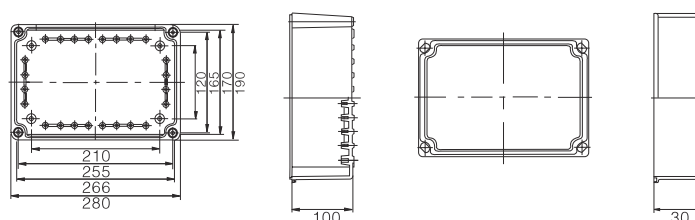

# Switch Box(Screw Open-Close Type)

CE RoHS IP66 IK08

Product size

Dimension(Allowable error: ± 1mm)

BODY

COVER

DSAG-202009

Width × Height × Depth: 200 × 200 × 95(mm)

Dimension(Allowable error: ± 1mm)

BODY

COVER

DSAG-202013

Width × Height × Depth: 200 × 200 × 130(mm)

Dimension(Allowable error: ± 1mm)

BODY

COVER

DSAG-281913

Width × Height × Depth: 280 × 190 × 130(mm)

Dimension(Allowable error: ± 1mm)

BODY

COVER

DSAG-281918

Width × Height × Depth: 280 × 190 × 180(mm)

Dimension(Allowable error: ± 1mm)