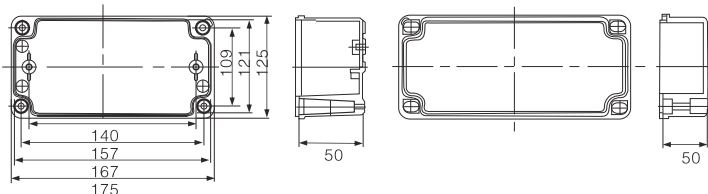

# Switch Box(Screw Open-Close Type)

CE RoHS IP66 IK08

Product size

Dimension(Allowable error: ± 1mm)

BODY

COVER

DSAG-121210

Width × Height × Depth: 125 × 125 × 100(mm)

Dimension(Allowable error: ± 1mm)

BODY

COVER

DSAG-121707

Width × Height × Depth: 125 × 175 × 75(mm)

Dimension(Allowable error: ± 1mm)

BODY

COVER

DSAG-121710

Width × Height × Depth: 125 × 175 × 100(mm)

Dimension(Allowable error: ± 1mm)

BODY

COVER

DSAG-141709

Width × Height × Depth: 140 × 170 × 95(mm)

Dimension(Allowable error: ± 1mm)

# Switch Box(Screw Open-Close Type)

CE RoHS IP66 IK08

Product size

Dimension(Allowable error: ± 1mm)

BODY

COVER

DSAG-152010

Width × Height × Depth: 150 × 200 × 100(mm)