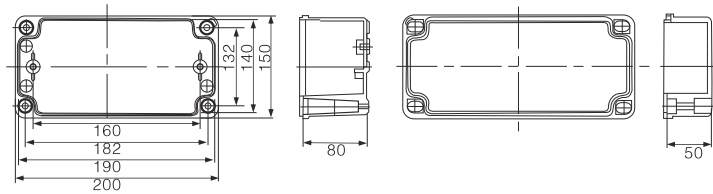

BODY

COVER

DSAG-152007

Width × Height × Depth: 150 × 200 × 75(mm)

# Switch Box(Screw Open-Close Type)

CE RoHS IP66 IK08

Product size

Dimension(Allowable error: ± 1mm)

BODY

COVER

DSAG-152010

Width × Height × Depth: 150 × 200 × 100(mm)

Dimension(Allowable error: ± 1mm)

BODY

COVER

DSAG-152013

Width × Height × Depth: 150 × 200 × 130(mm)

Dimension(Allowable error: ± 1mm)

BODY

COVER

DSAG-152010

Width × Height × Depth: 150 × 250 × 100(mm)

Dimension(Allowable error: ± 1mm)

BODY

COVER

DSAG-152513

Width × Height × Depth: 150 × 250 × 130(mm)

Dimension(Allowable error: ± 1mm)