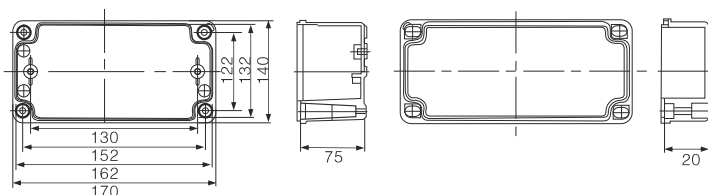

# Switch Box(Screw Open-Close Type)

CE RoHS IP66 IK08

Product size

Dimension(Allowable error: ± 1mm)

BODY

COVER

DSAG-121210

Width × Height × Depth: 125 × 125 × 100(mm)

Dimension(Allowable error: ± 1mm)

BODY

COVER

DSAG-121707

Width × Height × Depth: 125 × 175 × 75(mm)

Dimension(Allowable error: ± 1mm)

BODY

COVER

DSAG-121710

Width × Height × Depth: 125 × 175 × 100(mm)

Dimension(Allowable error: ± 1mm)

BODY

COVER

DSAG-141709

Width × Height × Depth: 140 × 170 × 95(mm)

Dimension(Allowable error: ± 1mm)