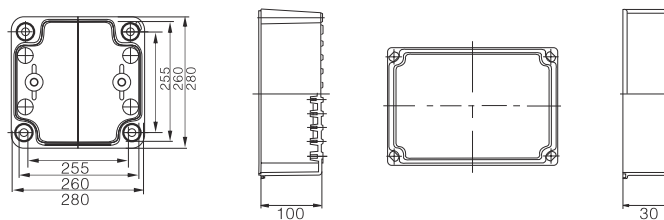

Dimension(Allowable error: ± 1mm)

BODY

COVER

DSAG-202013

Width × Height × Depth: 200 × 200 × 130(mm)

Dimension(Allowable error: ± 1mm)

BODY

COVER

DSAG-281913

Width × Height × Depth: 280 × 190 × 130(mm)

Dimension(Allowable error: ± 1mm)

BODY

COVER

DSAG-281918

Width × Height × Depth: 280 × 190 × 180(mm)

Dimension(Allowable error: ± 1mm)

BODY

COVER

DSAG-282813

Width × Height × Depth: 280 × 280 × 130(mm)

# Switch Box(Screw Open-Close Type)

CE RoHS IP66 IK08

Product size

Dimension(Allowable error: ± 1mm)

DSAG-282818

Width × Height × Depth: 280 × 280 × 180(mm)

Dimension(Allowable error: ± 1mm)

DSAG-342813