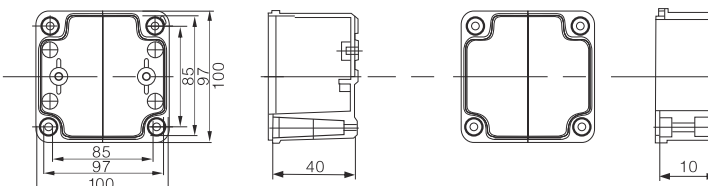

# Switch Box(Screw Open-Close Type)

CE RoHS IP66 IK08

Product size

Dimension(Allowable error: ± 1mm)

BODY

COVER

DSAG-082507

Width × Height × Depth: 80 × 250 × 70(mm)

Dimension(Allowable error: ± 1mm)

BODY

COVER

DSAG-082508

Width × Height × Depth: 80 × 250 × 85(mm)

Dimension(Allowable error: ± 1mm)

BODY

COVER

DSAG-101005

Width × Height × Depth: 100 × 100 × 50(mm)

Dimension(Allowable error: ± 1mm)

BODY

COVER

DSAG-101007

Width × Height × Depth: 100 × 100 × 75(mm)

Dimension(Allowable error: ± 1mm)

# Switch Box(Screw Open-Close Type)

CE RoHS IP66 IK08

Product size

Dimension(Allowable error: ± 1mm)

BODY

COVER

DSAG-121210

Width × Height × Depth: 125 × 125 × 100(mm)