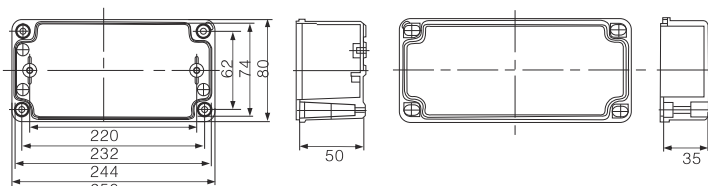

BODY

COVER

DSAG-081808

Width × Height × Depth: 80 × 180 × 85(mm)

# Switch Box(Screw Open-Close Type)

CE RoHS IP66 IK08

Product size

Dimension(Allowable error: ± 1mm)

BODY

COVER

DSAG-082507

Width × Height × Depth: 80 × 250 × 70(mm)

Dimension(Allowable error: ± 1mm)

BODY

COVER

DSAG-082508

Width × Height × Depth: 80 × 250 × 85(mm)

Dimension(Allowable error: ± 1mm)

BODY

COVER

DSAG-101005

Width × Height × Depth: 100 × 100 × 50(mm)

Dimension(Allowable error: ± 1mm)

BODY

COVER

DSAG-101007

Width × Height × Depth: 100 × 100 × 75(mm)

Dimension(Allowable error: ± 1mm)