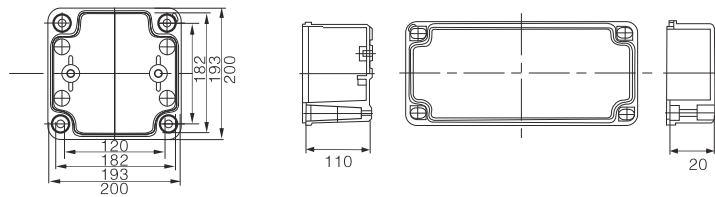

# Switch Box(Screw Open-Close Type)

CE RoHS IP66 IK08 Product size

Dimension(Allowable error: ± 1mm)

DSAG-050605

Width × Height × Depth: 50 × 65 × 55(mm)

Dimension(Allowable error: ± 1mm)

DSAG-060905

Width × Height × Depth: 65 × 95 × 55(mm)

# Switch Box(Screw Open-Close Type)

CE RoHS IP66 IK08

Product size

Dimension(Allowable error: ± 1mm)

BODY

COVER

DSAG-202009

Width × Height × Depth: 200 × 200 × 95(mm)

Dimension(Allowable error: ± 1mm)

BODY

COVER

DSAG-202013

Width × Height × Depth: 200 × 200 × 130(mm)

Dimension(Allowable error: ± 1mm)

BODY

COVER

DSAG-281913

Width × Height × Depth: 280 × 190 × 130(mm)

Dimension(Allowable error: ± 1mm)

BODY

COVER

DSAG-281918

Width × Height × Depth: 280 × 190 × 180(mm)

Dimension(Allowable error: ± 1mm)