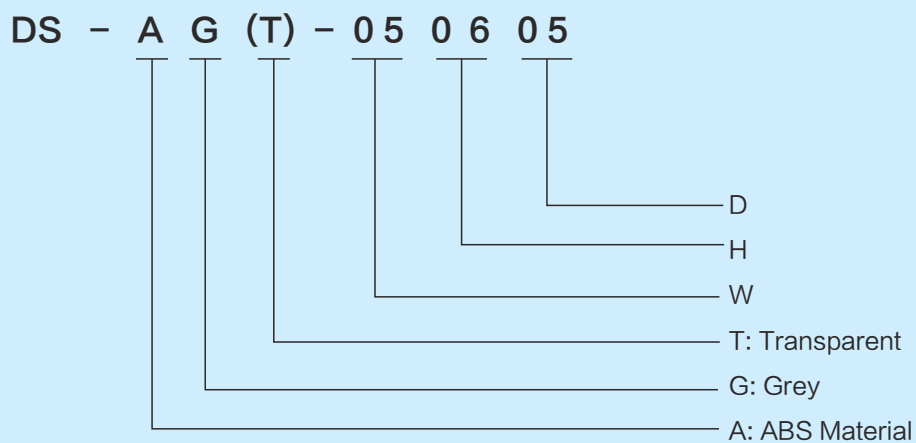

Description of product model