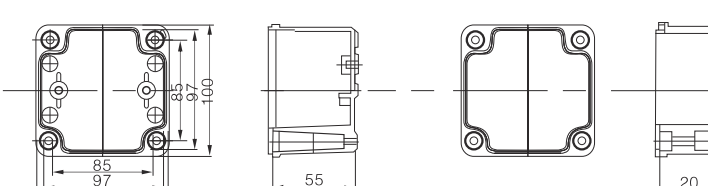

# Switch Box(Screw Open-Close Type)

CE RoHS IP66 IK08

Product size

Dimension(Allowable error: ± 1mm)

BODY

COVER

DSAG-082507

Width × Height × Depth: 80 × 250 × 70(mm)

Dimension(Allowable error: ± 1mm)

BODY

COVER

DSAG-082508

Width × Height × Depth: 80 × 250 × 85(mm)

Dimension(Allowable error: ± 1mm)

BODY

COVER

DSAG-101005

Width × Height × Depth: 100 × 100 × 50(mm)

Dimension(Allowable error: ± 1mm)

BODY

COVER

DSAG-101007

Width × Height × Depth: 100 × 100 × 75(mm)

Dimension(Allowable error: ± 1mm)

# Switch Box(Screw Open-Close Type)

CE RoHS IP66 IK08

Product size

Dimension(Allowable error: ± 1mm)

BODY

COVER

DSAG-121210

Width × Height × Depth: 125 × 125 × 100(mm)