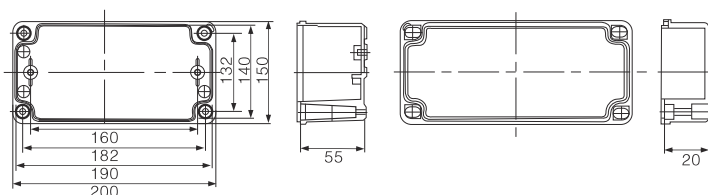

Dimension(Allowable error: ± 1mm)

BODY

COVER

DSAG-121707

Width × Height × Depth: 125 × 175 × 75(mm)

Dimension(Allowable error: ± 1mm)

BODY

COVER

DSAG-121710

Width × Height × Depth: 125 × 175 × 100(mm)

Dimension(Allowable error: ± 1mm)

BODY

COVER

DSAG-141709

Width × Height × Depth: 140 × 170 × 95(mm)

Dimension(Allowable error: ± 1mm)

BODY

COVER

DSAG-152007

Width × Height × Depth: 150 × 200 × 75(mm)

# Switch Box(Screw Open-Close Type)

CE RoHS IP66 IK08

Product size

Dimension(Allowable error: ± 1mm)

BODY

COVER

DSAG-152010

Width × Height × Depth: 150 × 200 × 100(mm)