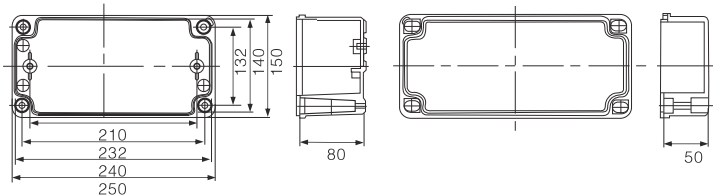

# Switch Box(Screw Open-Close Type)

CE RoHS IP66 IK08

Product size

Dimension(Allowable error: ± 1mm)

BODY

COVER

DSAG-152010

Width × Height × Depth: 150 × 200 × 100(mm)

Dimension(Allowable error: ± 1mm)

BODY

COVER

DSAG-152013

Width × Height × Depth: 150 × 200 × 130(mm)

Dimension(Allowable error: ± 1mm)

BODY

COVER

DSAG-152010

Width × Height × Depth: 150 × 250 × 100(mm)

Dimension(Allowable error: ± 1mm)

BODY

COVER

DSAG-152513

Width × Height × Depth: 150 × 250 × 130(mm)

Dimension(Allowable error: ± 1mm)