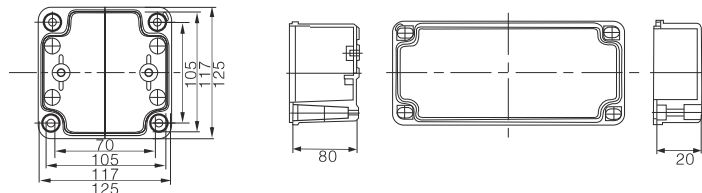

Dimension(Allowable error: ± 1mm)

BODY

COVER

DSAG-082508

Width × Height × Depth: 80 × 250 × 85(mm)

Dimension(Allowable error: ± 1mm)

BODY

COVER

DSAG-101005

Width × Height × Depth: 100 × 100 × 50(mm)

Dimension(Allowable error: ± 1mm)

BODY

COVER

DSAG-101007

Width × Height × Depth: 100 × 100 × 75(mm)

Dimension(Allowable error: ± 1mm)

BODY

COVER

DSAG-121207

Width × Height × Depth: 125 × 125 × 75(mm)

# Switch Box(Screw Open-Close Type)

CE RoHS IP66 IK08

Product size

Dimension(Allowable error: ± 1mm)

BODY

COVER

DSAG-121210

Width × Height × Depth: 125 × 125 × 100(mm)