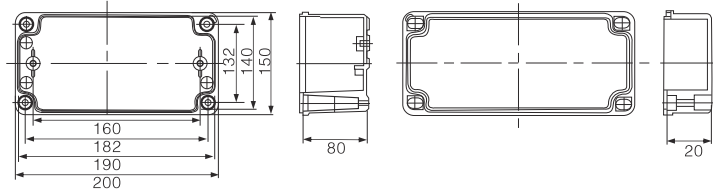

DSAG-121710

Width × Height × Depth: 125 × 175 × 100(mm)

Dimension(Allowable error: ± 1mm)

BODY

COVER

DSAG-141709

Width × Height × Depth: 140 × 170 × 95(mm)

Dimension(Allowable error: ± 1mm)

BODY

COVER

DSAG-152007

Width × Height × Depth: 150 × 200 × 75(mm)

# Switch Box(Screw Open-Close Type)

CE RoHS IP66 IK08

Product size

Dimension(Allowable error: ± 1mm)

BODY

COVER

DSAG-152010

Width × Height × Depth: 150 × 200 × 100(mm)

Dimension(Allowable error: ± 1mm)

BODY

COVER

DSAG-152013

Width × Height × Depth: 150 × 200 × 130(mm)

Dimension(Allowable error: ± 1mm)

BODY

COVER