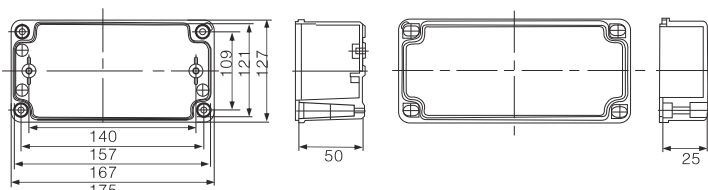

DSAG-101005

Width × Height × Depth: 100 × 100 × 50(mm)

Dimension(Allowable error: ± 1mm)

BODY

COVER

DSAG-101007

Width × Height × Depth: 100 × 100 × 75(mm)

Dimension(Allowable error: ± 1mm)

# Switch Box(Screw Open-Close Type)

CE RoHS IP66 IK08

Product size

Dimension(Allowable error: ± 1mm)

BODY

COVER

DSAG-121210

Width × Height × Depth: 125 × 125 × 100(mm)

Dimension(Allowable error: ± 1mm)

BODY

COVER

DSAG-121707

Width × Height × Depth: 125 × 175 × 75(mm)

Dimension(Allowable error: ± 1mm)

BODY

COVER

DSAG-121710

Width × Height × Depth: 125 × 175 × 100(mm)

Dimension(Allowable error: ± 1mm)

BODY

COVER

DSAG-141709

Width × Height × Depth: 140 × 170 × 95(mm)

Dimension(Allowable error: ± 1mm)